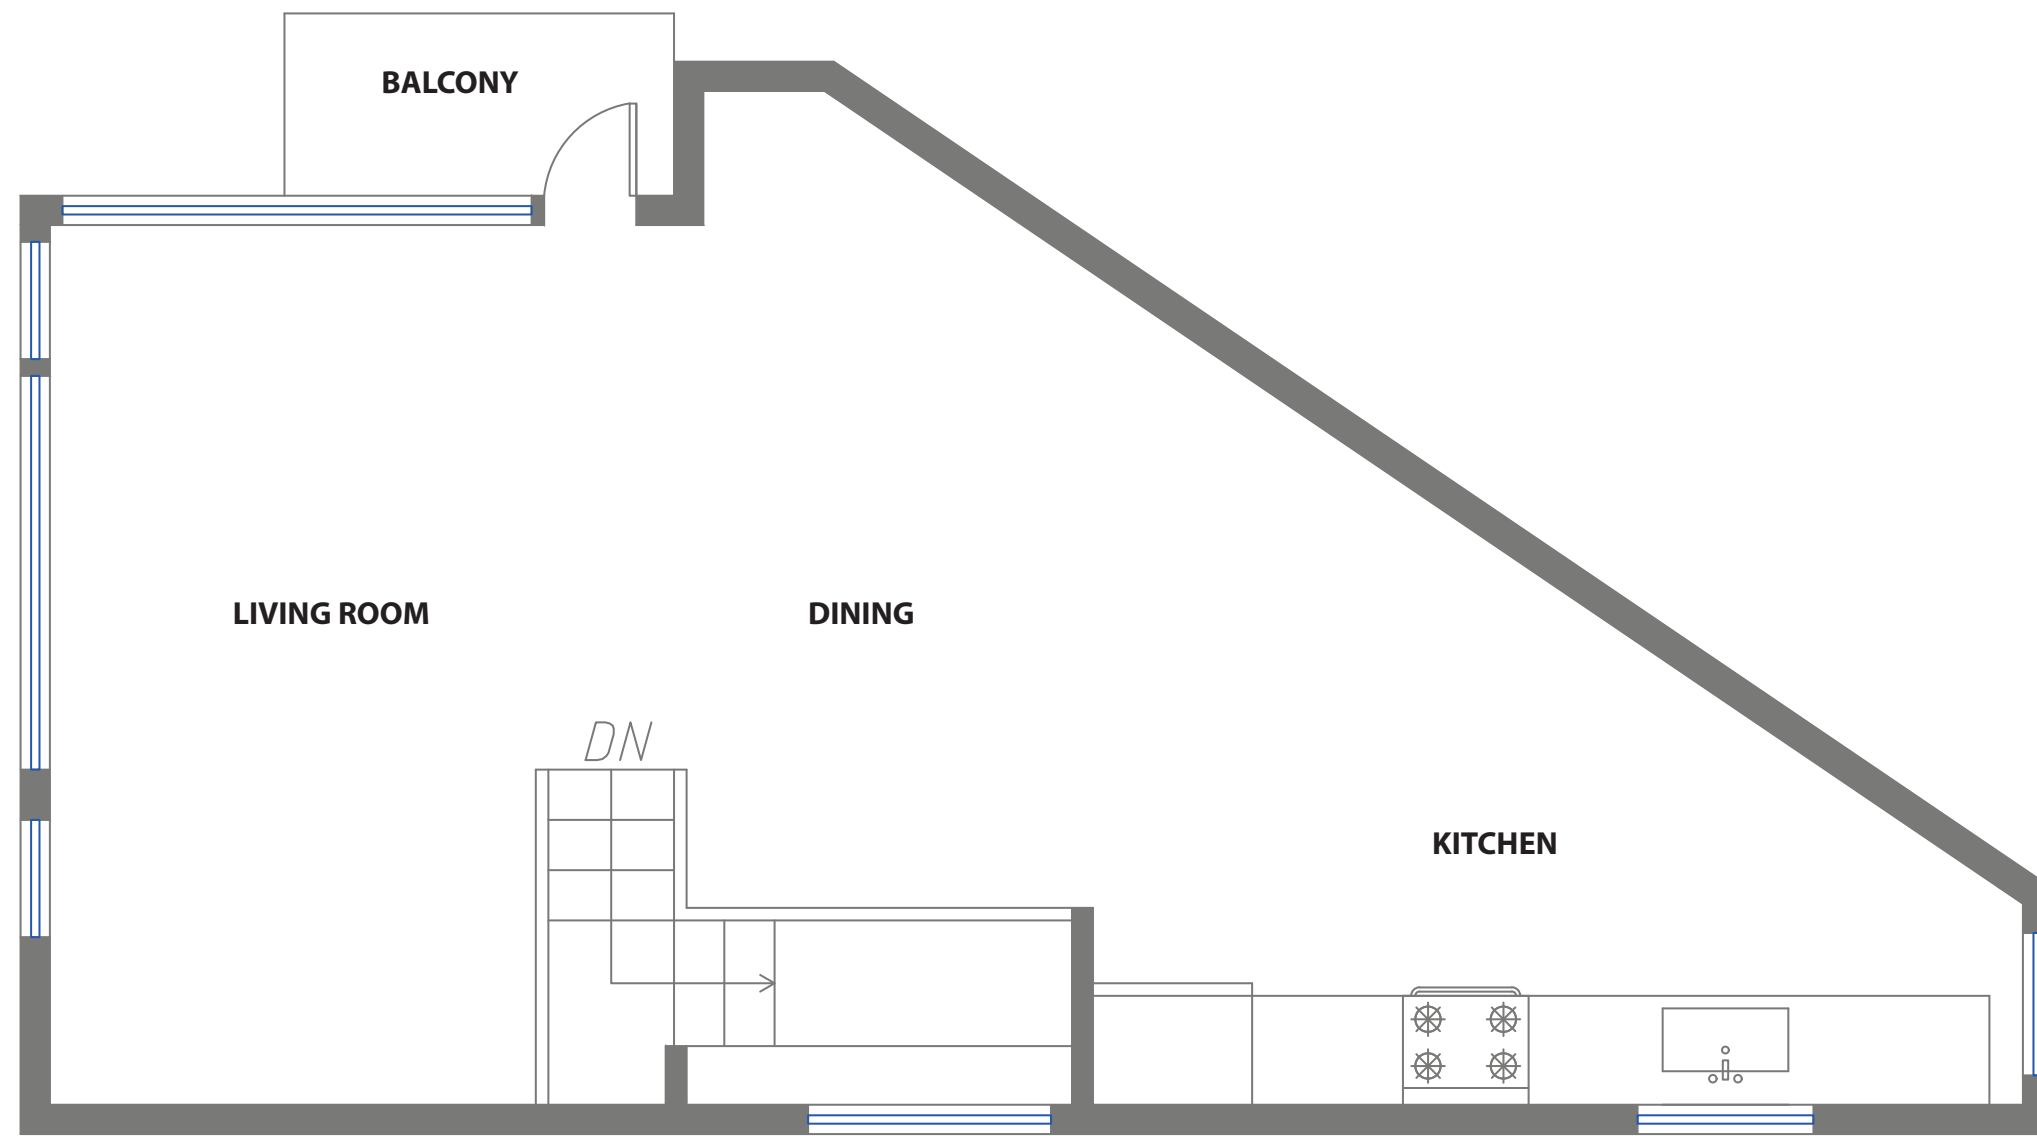

543 30TH STREET

SAN FRANCISCO, CALIFORNIA

MAIN LEVEL

LOWER LEVEL